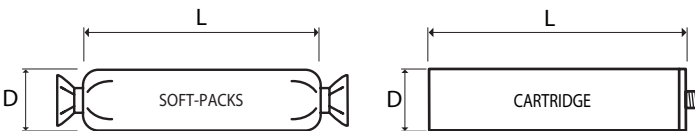

ACCULIGHT 600

Professional cordless gun, powered by lithium-ion battery, for silicon and sealants dispensing in cartridges and soft-packs.

Soft-packs 600ml	Applications
200Kgf	Max Force
6.9 mm/sec	Load Speed
7,4V (LI-ION Battery) - 1,3 A	Battery
1400 g	Weight
Yes	Dripless
Trigger + Speed Wheel	Speed Select

* Optional second battery

Type	Volume	D(mm)	L(mm)
CARTRIDGE	310 ml	50-51	218
SOFT-PACK	300 / 600 ml	50-51	335

ACCULIGHT 380 CTX

Professional cordless gun, powered by lithium-ion battery, for bicomponent chemical anchor dispensing in coaxial cartridges.

Coaxial cartridge 380-400ml	Applications
200 Kgf	Max Force
6.9 mm/sec	Load Speed
7,4V (LI-ION Battery) - 1,3 A	Battery
1350 g	Weight
Yes	Dripless
Trigger + Speed Wheel	Speed Select

* Optional second battery