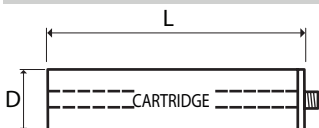

ACCULIGHT 300

Professional cordless gun, powered by lithium-ion battery, for silicon and sealants dispensing in standard cartridges of 310ml.

Cartridge 300ml	Applications
200Kgf	Max Force
6.9 mm/sec	Load Speed
7,4V (LI-ION Battery) - 1,3 A	Battery
1250 g	Weight
Yes	Dripless
Trigger + Speed Wheel	Speed Select

* Optional second battery

Type	Volume	D(mm)	L(mm)
CARTRIDGE	300 ml	50-51	215
CARTRIDGE	310 ml	50-51	218

ACCULIGHT 600

Professional cordless gun, powered by lithium-ion battery, for silicon and sealants dispensing in cartridges and soft-packs.

Soft-packs 600ml	Applications
200Kgf	Max Force
6.9 mm/sec	Load Speed
7,4V (LI-ION Battery) - 1,3 A	Battery
1400 g	Weight
Yes	Dripless
Trigger + Speed Wheel	Speed Select

* Optional second battery

Type	Volume	D(mm)	L(mm)
CARTRIDGE	310 ml	50-51	218
SOFT-PACK	300 / 600 ml	50-51	335

ACCULIGHT 380 CTX

Professional cordless gun, powered by lithium-ion battery, for bicomponent chemical anchor dispensing in coaxial cartridges.

Coaxial cartridge 380-400ml	Applications
200 Kgf	Max Force
6.9 mm/sec	Load Speed
7,4V (LI-ION Battery) - 1,3 A	Battery
1350 g	Weight
Yes	Dripless
Trigger + Speed Wheel	Speed Select

* Optional second battery

COAXIAL

Type	Volume	D(mm)	L(mm)
CARTRIDGE	380 ml 1:1	63	185
CARTRIDGE	380 ml 2:1	63	185
CARTRIDGE	380 ml 10:1	63	185