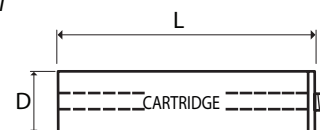

Applications	Coaxial cartridge
Max Force	>400Kgf
Battery	18 V - 2,1 Ah (Ni-Mh)*
Weight	2900 g
Dripless	Yes
Speed Select	Trigger + Speed Wheel

* Available lithium-ion battery optional

ACCUFIX 400